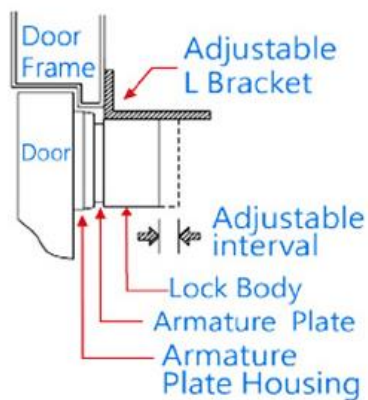

Adjustable Bracket

FEATURES

- Easy to locate the armature plate
- Collocation with electromagnetic locks to fit with customers installation environments
- Applicable for in-swing / out-swing door

SPECIFICATION	
Material	Aluminium
Finish	Anodized finish

INSTALLATION:

DIMENSION:

ORDERING INFORMATION

RDAB12A	Bracket for 1200 LBS Maglock
RDAB06A	Bracket for 600 LBS Maglock
RDAB03A	Bracket for 300 LBS Maglock
RDAB15A	Bracket for 1500 LBS Maglock