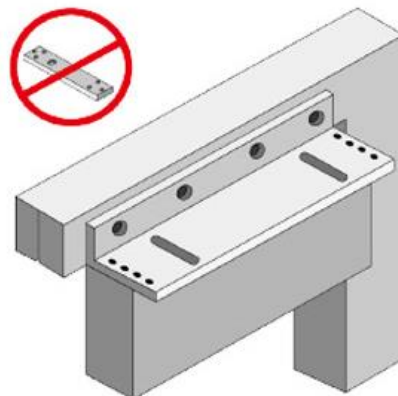

Adjustable Bracket

FEATURES

- Easy to locate the armature plate
- Collocation with electromagnetic locks to fit with customers installation environments
- Applicable for in-swing / out-swing door

SPECIFICATION	
Material	Aluminium
Finish	Anodized finish

INSTALLATION:

DIMENSION:

ORDERING INFORMATION

RDAB12A	Bracket for 1200 LBS Maglock
RDAB06A	Bracket for 600 LBS Maglock
RDAB03A	Bracket for 300 LBS Maglock
RDAB15A	Bracket for 1500 LBS Maglock