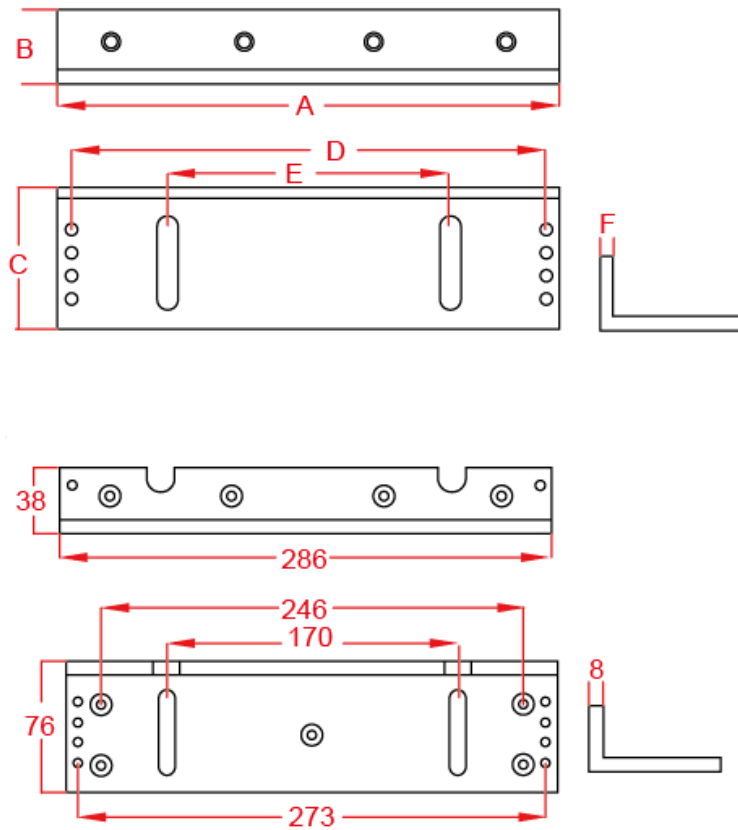

Adjustable Bracket

FEATURES

- Easy to locate the armature plate
- Collocation with electromagnetic locks to fit with customers installation environments
- Applicable for in-swing / out-swing door

SPECIFICATION	
Material	Aluminium
Finish	Anodized finish

INSTALLATION:

DIMENSION:

ORDERING INFORMATION

RDAB12A	Bracket for 1200 LBS Maglock
RDAB06A	Bracket for 600 LBS Maglock
RDAB03A	Bracket for 300 LBS Maglock
RDAB15A	Bracket for 1500 LBS Maglock