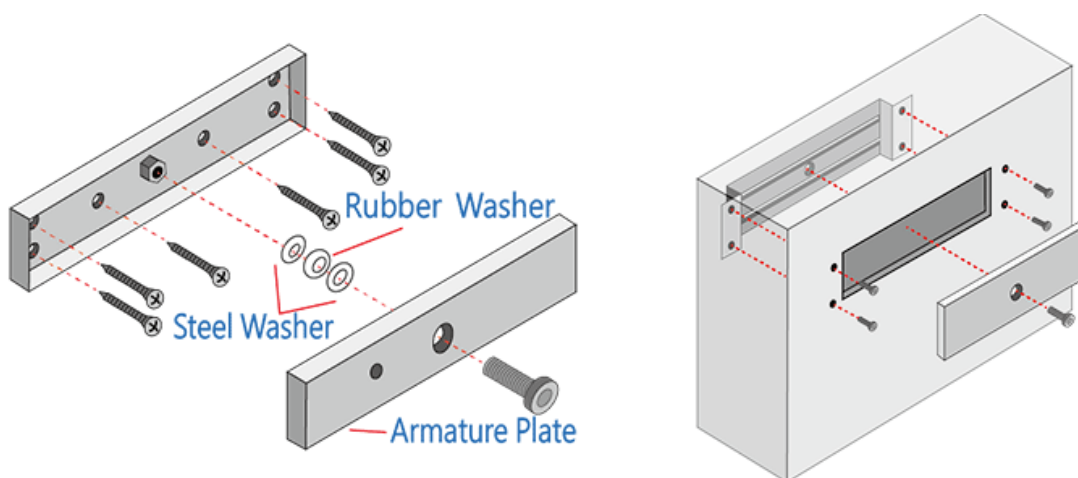

## Armature Plate Bracket – B series

### FEATURES

- Easy to locate the armature plate
- Collocation with electromagnetic locks to fit with customers installation environments
- Applicable for in-swing / out-swing door

SPECIFICATION	
Material	RD0B06B/ BM – Steel
Finish	RD0B06B – Painted finish RD0B06BM – Zinc Plated Finish

## DIMENSION: