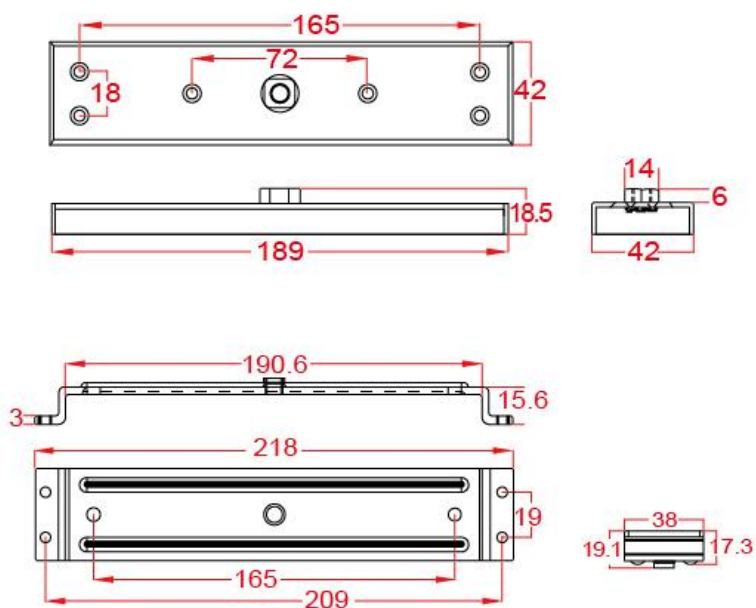

### FEATURES

- Easy to locate the armature plate
- Collocation with electromagnetic locks to fit with customers installation environments
- Applicable for in-swing / out-swing door

SPECIFICATION	
Material	RD0B06B/ BM – Steel
Finish	RD0B06B – Painted finish RD0B06BM – Zinc Plated Finish

## DIMENSION: