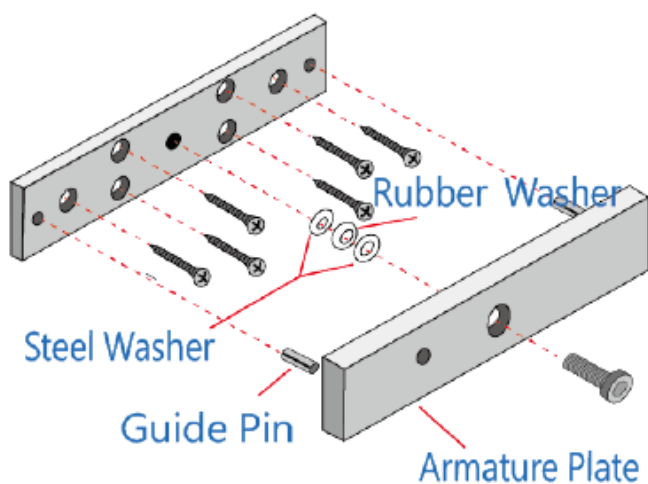

### FEATURES

- Easy to locate the armature plate
- Collocation with electromagnetic locks to fit with customers installation environments
- Applicable for in-swing / out-swing door

### SPECIFICATION

Material	Steel
Finish	Zinc Plated Finish

## DIMENSION: