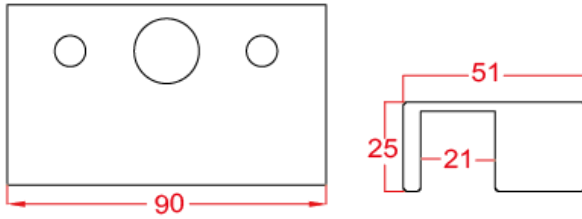

### FEATURES

- Collocation with electromagnetic locks to fit with customers installation environments
- Suitable for electric bolts
- Framed header

SPECIFICATION	
Material	Aluminium
Finish	Anodized finish
Glass Thickness	Using socket set screws to suit 9-15mm-thick glass door

## DIMENSION: