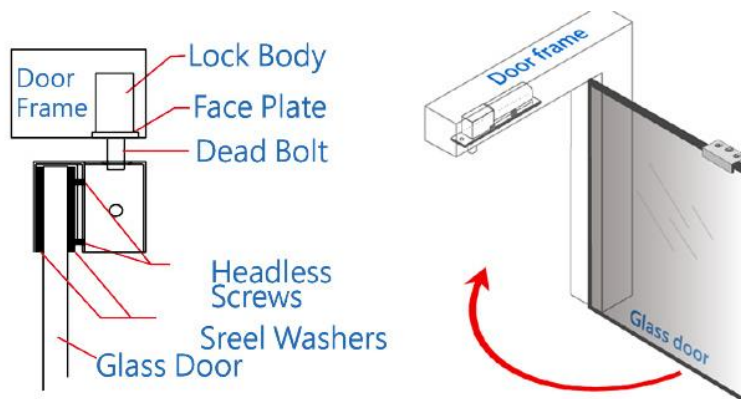

## U Bracket – Framed header

### FEATURES

- Collocation with electromagnetic locks to fit with customers installation environments
- Suitable for electric bolts
- Framed header

SPECIFICATION	
Material	Aluminium
Finish	Anodized finish
Glass Thickness	Using socket set screws to suit 9-15mm-thick glass door

## DIMENSION: